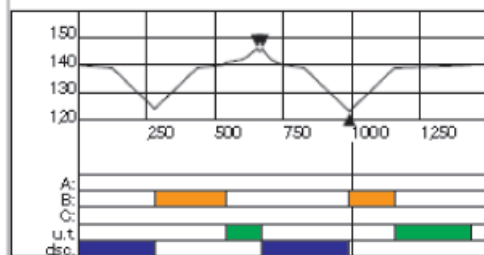

# ÄÄNEKOSKI LIIKUNTAPUJISTO FIS SPRINTTILATU 1.4 KM

Äänekoski 1400 m

FIS	Course length:	1430m	Height Difference (HD):	23m	Lowest point:	123m
	Category:		Maximum Climb (MC):	17m	Highest point:	146m
	Competition Level:		Total Climb (TC):	40m		